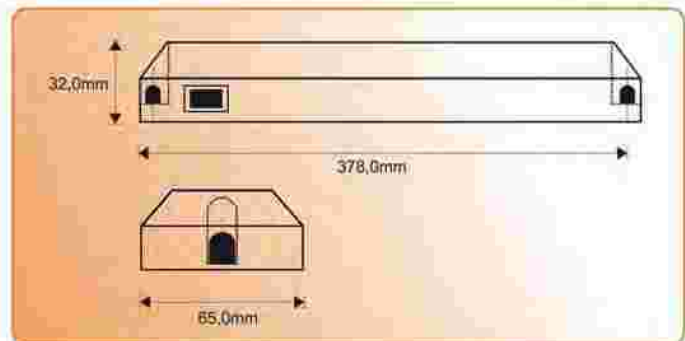

BAJO CONSUMO

RESOLUX® 151

TC-EL	180°	2x7W POWER	12V	24V	CE
EMC 95/28/EC 95/54/EC 89/336/EEC	E_{max} 1m 140Lux	50 lm/W η	500 lm Φ_v	2700K 4000K	SWITCH
IP 40					

Best.-Nr. / Order no.:
15112-1N0 (12 Volt, switch)
15112-0N0 (12 Volt, no switch)
15124-1N0 (24 Volt, switch)
15124-0N0 (24 Volt, no switch)

RESOLUX® 153

TC-EL	180°	2x11W POWER	12V	24V	CE
EMC 95/28/EC 95/54/EC 89/336/EEC	E_{max} 1m 360Lux	82 lm/W η	900 lm Φ_v	2700K 4000K	SWITCH
IP 40					

Best.-Nr. / Order no.:
15312-1N0 (12 Volt, switch)
15312-0N0 (12 Volt, no switch)
15324-1N0 (24 Volt, switch)
15324-0N0 (24 Volt, no switch)