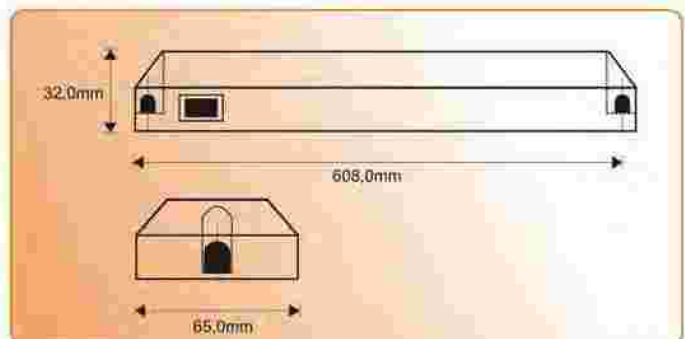

BAJO CONSUMO

RESOLUX® 151

TC-EL	180°	2x7W POWER	12V	24V	CE
EMC 95/28/EC 95/54/EC 89/336/EEC	E_{max} 1m 140Lux	50 lm/W η	500 lm Φ_v	2700K 4000K	SWITCH
IP 40					

Best.-Nr. / Order no.:
15112-1N0 (12 Volt, switch)
15112-0N0 (12 Volt, no switch)
15124-1N0 (24 Volt, switch)
15124-0N0 (24 Volt, no switch)

RESOLUX® 153

TC-EL	180°	2x11W POWER	12V	24V	CE
EMC 95/28/EC 95/54/EC 89/336/EEC	E_{max} 1m 360Lux	82 lm/W η	900 lm Φ_v	2700K 4000K	SWITCH
IP 40					

Best.-Nr. / Order no.:
15312-1N0 (12 Volt, switch)
15312-0N0 (12 Volt, no switch)
15324-1N0 (24 Volt, switch)
15324-0N0 (24 Volt, no switch)