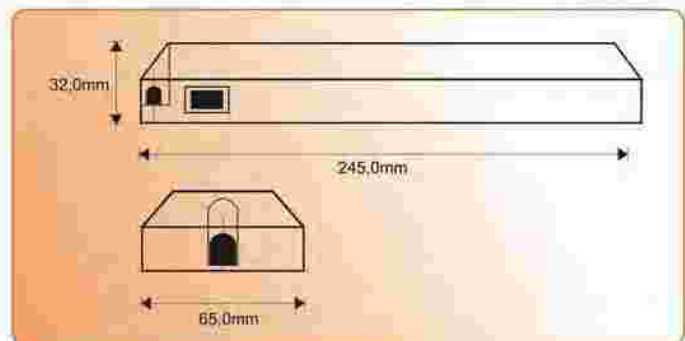

ILUMINACIÓN

RESOLUX® 102

TC-EL	180°	9W POWER	12V	24V	CE
EMC 95/28/EC 95/54/EC 89/336/EEC	Emax 1m 120Lux	75 lm/W η	600 lm Φ_v	2700K 4000K	SWITCH
IP 40					

Best.-Nr. / Order no.:
10212-1N0 (12 Volt, switch)
10212-0N0 (12 Volt, no switch))
10224-1N0 (24Volt, switch)
10224-0N0 (24Volt, no switch)

RESOLUX® 103

TC-EL	180°	11W POWER	12V	24V	CE
EMC 95/28/EC 95/54/EC 89/336/EEC	Emax 1m 180Lux	82 lm/W η	900 lm Φ_v	2700K 4000K	SWITCH
IP 40	COVER	COVER	COVER		

Best.-Nr. / Order no.:
10312-1N0 (12 Volt, switch)
10312-0N0 (12 Volt, no switch))
10324-1N0 (24Volt, switch)
10324-0N0 (24Volt, no switch)