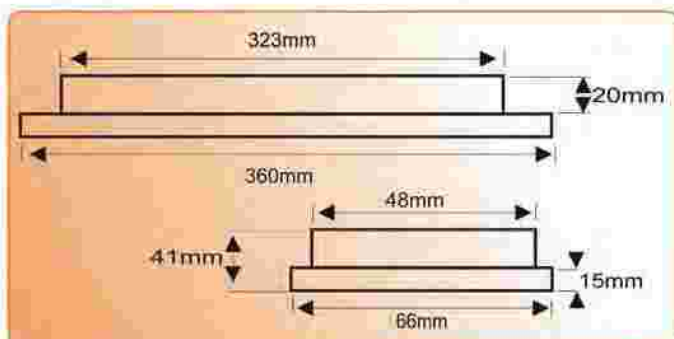

RESOLUX[®] 113

TC-EL	180°	11W POWER	12V	24V	CE
EMC 98/28/EC 98/54/EC 89/336/EEC	E _{max} 1m 180Lux	82 lm/W η	900 lm Φ _v	2700K 4000K	SWITCH
IP 40					
COVER COVER COVER					

Best-Nr. / Order no.:
 11312-1N0 (12 Volt, switch)
 11312-0N0 (12 Volt, no switch)
 11324-1N0 (24 Volt, switch)
 11324-0N0 (24 Volt, no switch)