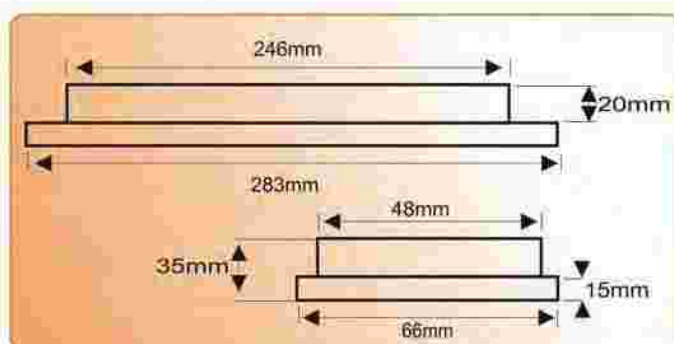

ILUMINACIÓN

RESOLUX® 112

TC-EL	180°	9W POWER	12V	24V	CE
EMC 55/28/EC 98/54/EC 89/336/EEC	E_{max} 1m 120Lux	75 lm/W η	600 lm Φ_v	2700K 4000K	SWITCH
IP 40					

Best-Nr. / Order no.:
11212-1N0 (12 Volt, switch)
11212-0N0 (12 Volt, no switch)
11224-1N0 (24 Volt, switch)
11224-0N0 (24 Volt, no switch)

RESOLUX® 113

TC-EL	180°	11W POWER	12V	24V	CE
EMC 98/28/EC 98/54/EC 89/336/EEC	E_{max} 1m 180Lux	82 lm/W η	900 lm Φ_v	2700K 4000K	SWITCH
IP 40					
COVER COVER COVER					

Best-Nr. / Order no.:
11312-1N0 (12 Volt, switch)
11312-0N0 (12 Volt, no switch)
11324-1N0 (24 Volt, switch)
11324-0N0 (24 Volt, no switch)