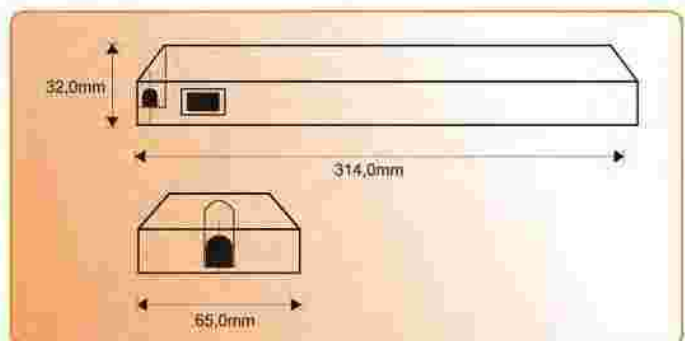

TC-EL	180°	11W POWER	12V	24V	CE
EMC 95/28/EC 95/54/EC 89/336/EEC	Emax 1m 180Lux	82 lm/W η	900 lm Φ_v	2700K 4000K	SWITCH
IP 40	COVER	COVER	COVER		

Best.-Nr. / Order no.:
10312-1N0 (12 Volt, switch)
10312-0N0 (12 Volt, no switch))
10324-1N0 (24Volt, switch)
10324-0N0 (24Volt, no switch)