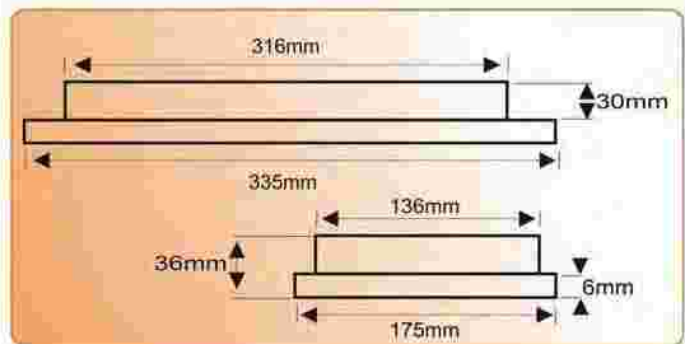

BAJO CONSUMO

RESOLUX® 163

TC-EL	180°	11W POWER	12V	24V	CE
EMC 55/28/EC 95/54/EC 89/336/EEC	E_{max} 1m 200Lux	82 lm/W η	900 lm Φ_v	2700K 4000K	SWITCH
IP 40					

Best.-Nr. / Order no.:
16312-0N0 (12 Volt)
16324-0N0 (24 Volt)

RESOLUX® 173

TC-EL	180°	11W POWER	12V	24V	CE
EMC 95/28/EC 95/54/EC 89/336/EEC	E_{max} 1m 185Lux	82 lm/W η	900 lm Φ_v	2700K 4000K	IP 65

Best.-Nr. / Order no.:
17312-0N0 (12 Volt)
17324-0N0 (24 Volt)