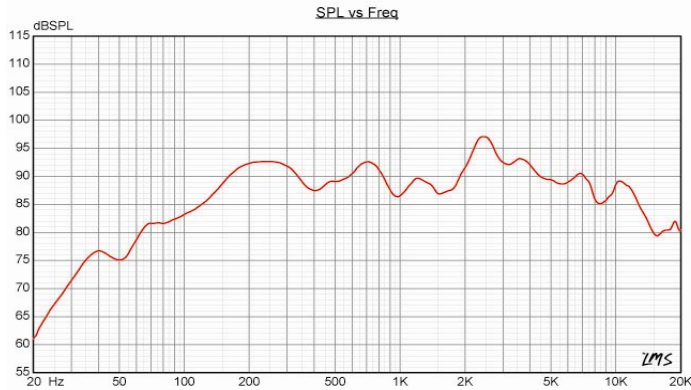

PROB-635(T)

ISO 9001 CERTIFIED

Transformer:
 100Volt line

Primary connection:
 6 : 9 100 Volt line

Secondary nominal
 tapings:

1 : 4	30,0 W
1 : 3	15,0 W
2 : 4	10,0 W
1 : 2	7,5 W
3 : 4	4,0 W
2 : 3	2,0 W
4 : 5	0,5 W

Included screws are made of brass or stainless steel depending on version.

Sound pressure levels at different frequencies at 1W/1m
 1/3 octave pink noise.

Material / Color Solid Brass or Stainless Steel
 Mounting Screws
 Termination Clips
 Weight (5,1 lb) 2,3 kg
 IP-rating
 Max. / min. amb. temp.... (212°F / -58°F) 100°C / -50°C
 Rated / max. power 30 W / 60 W
 SPL 1W/1m 92 dB
 SPL rated power 107 dB
 Effective freq. range 55 – 20000 Hz
 Dispersion (-6dB) 1kHz / 4kHz
 Directivity factor, Q (2kHz)
 Options Impedance, color, label