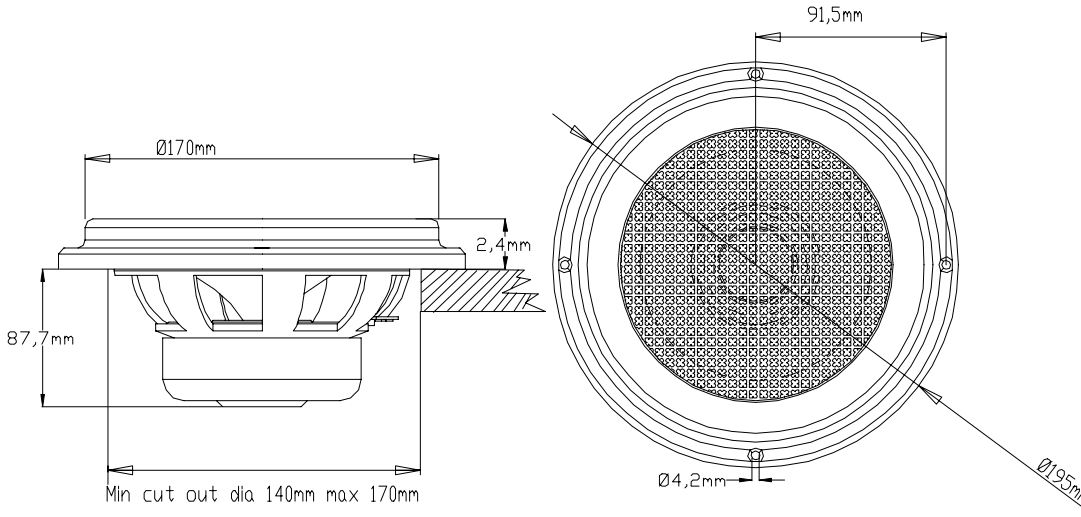

PROB-635(T)

ISO 9001 CERTIFIED

Transformer:
 100Volt line

Primary connection:
 6 : 9 100 Volt line

Secondary nominal
 tapings:

1 : 4	30,0 W
1 : 3	15,0 W
2 : 4	10,0 W
1 : 2	7,5 W
3 : 4	4,0 W
2 : 3	2,0 W
4 : 5	0,5 W

Included screws are made of brass or stainless steel depending on version.

Sound pressure levels at different frequencies at 1W/1m
 1/3 octave pink noise.

Material / Color Solid Brass or Stainless Steel
 Mounting Screws
 Termination Clips
 Weight (5,1 lb) 2,3 kg
 IP-rating
 Max. / min. amb. temp.... (212°F / -58°F) 100°C / -50°C
 Rated / max. power 30 W / 60 W
 SPL 1W/1m 92 dB
 SPL rated power 107 dB
 Effective freq. range 55 – 20000 Hz
 Dispersion (-6dB) 1kHz / 4kHz
 Directivity factor, Q (2kHz)
 Options Impedance, color, label